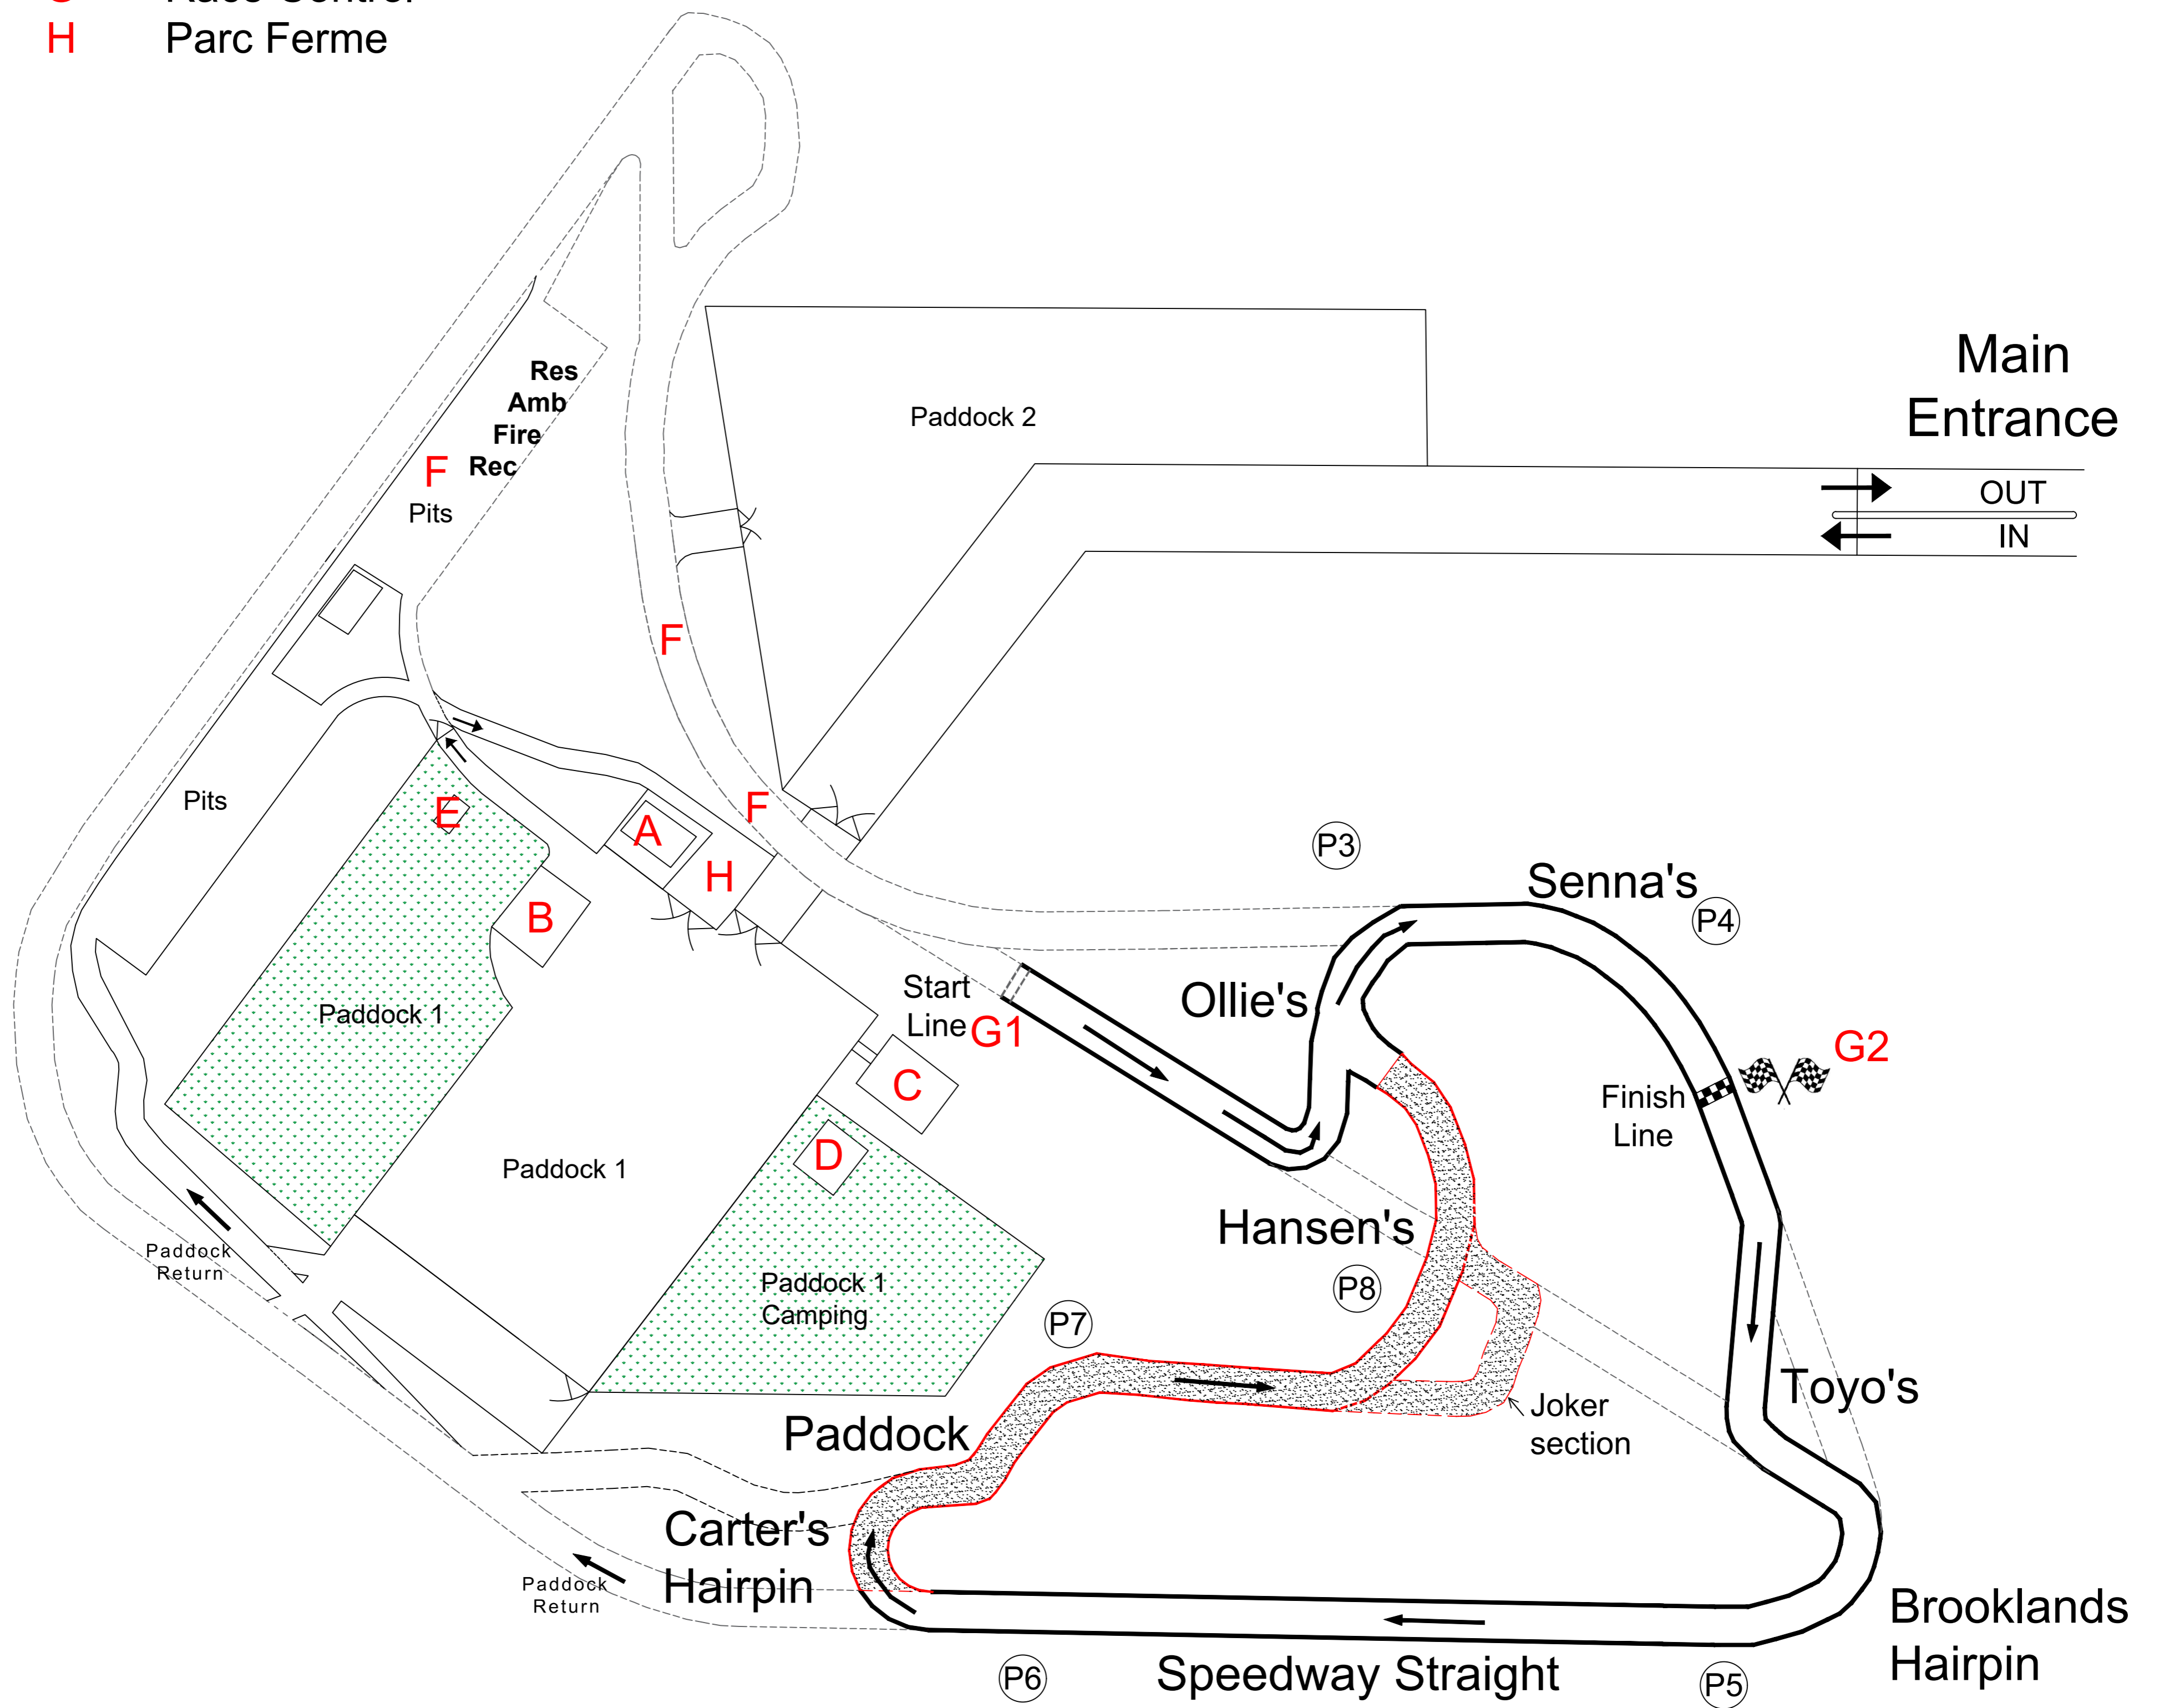

RALLYCROSS CIRCUIT CLOCKWISE 2019

- A** Race Administration
- B** Scrutineering
- C** Formula 1 Bar & Restaurant
- D** Toilets
- E** Showers
- F** Dummy Grid
- G** Race Control
- H** Parc Ferme

PEMBREY CIRCUIT

Length : 0.666 miles/1.072 kilometres

Track Legend

- Tarmac surface
- Loose surface

Vehicle Legend

- Res** : Rescue
- Amb** : Ambulance
- Fire** : Fire Tender
- Rec** : Recovery