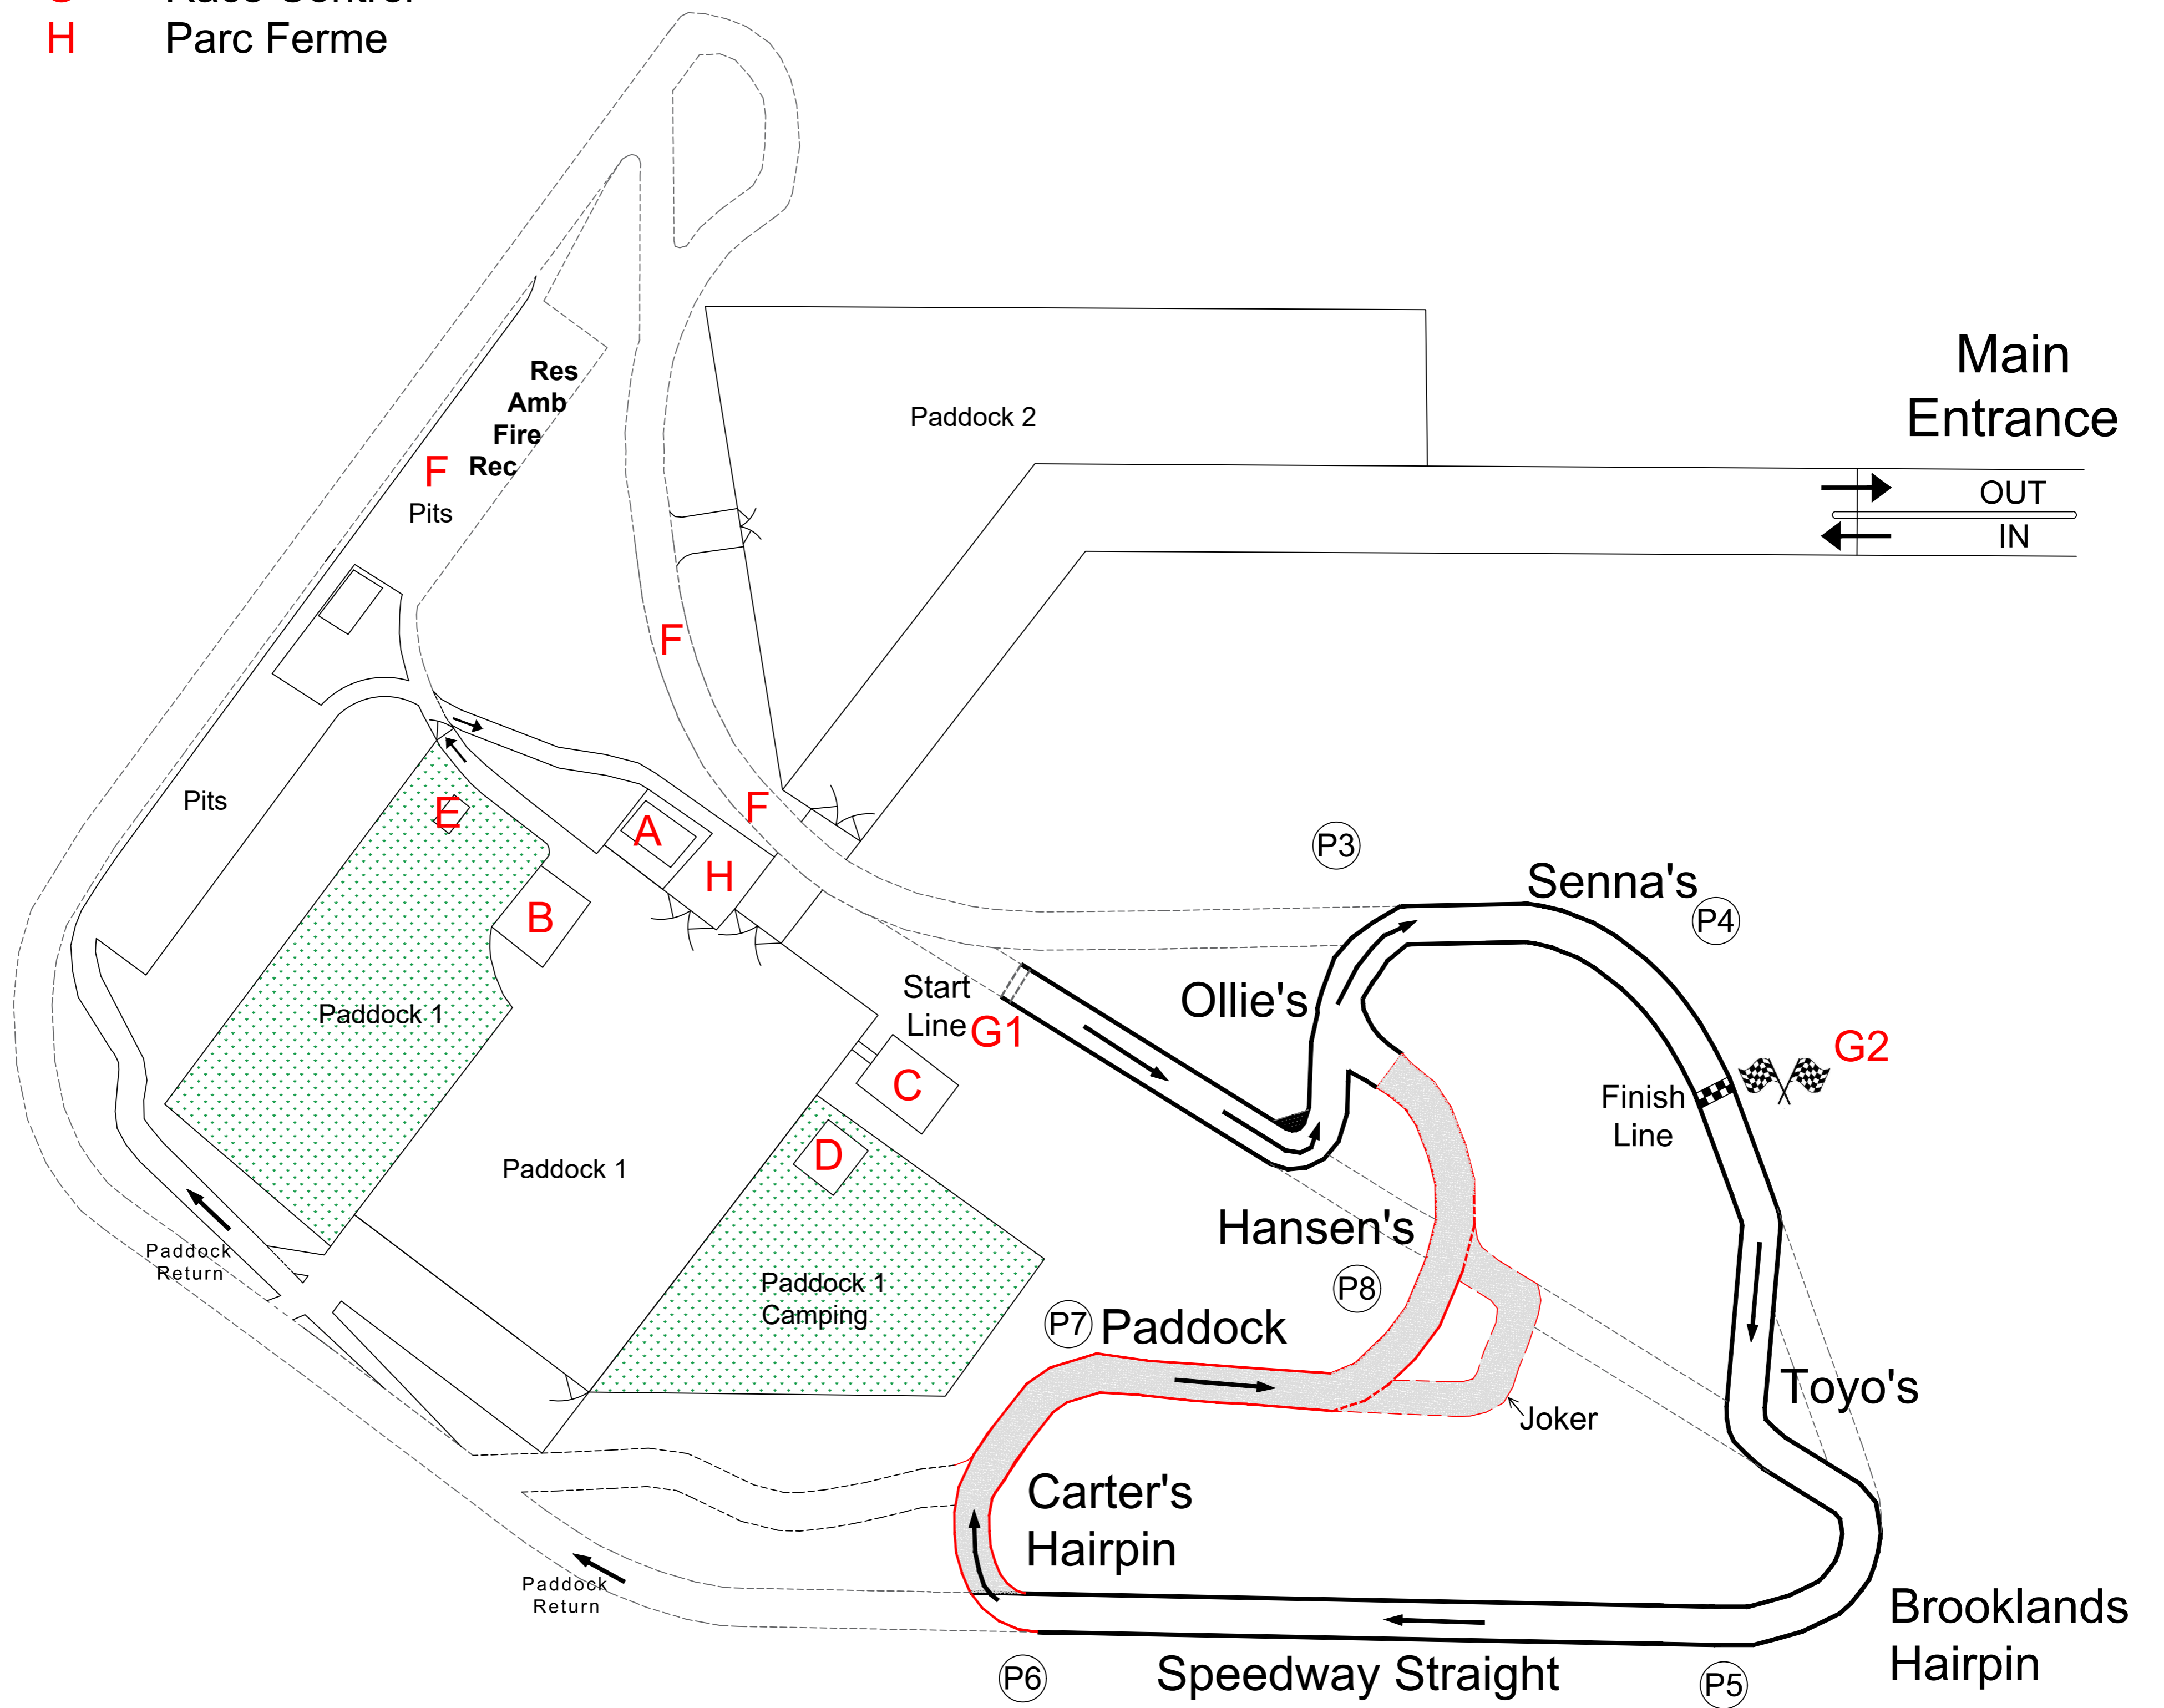

RALLYCROSS CIRCUIT CLOCKWISE

- A** Race Administration
- B** Scrutineering
- C** Formula 1 Bar & Restaurant
- D** Toilets
- E** Showers
- F** Dummy Grid
- G** Race Control
- H** Parc Ferme

PEMBREY CIRCUIT

Length :- 984M / 1034M with Joker
Length : 0.666 miles/1.072 kilometres

Track Legend

-  Tarmac surface
-  Loose surface

Vehicle Legend

- Res** : Rescue
- Amb** : Ambulance
- Fire** : Fire Tender
- Rec** : Recovery